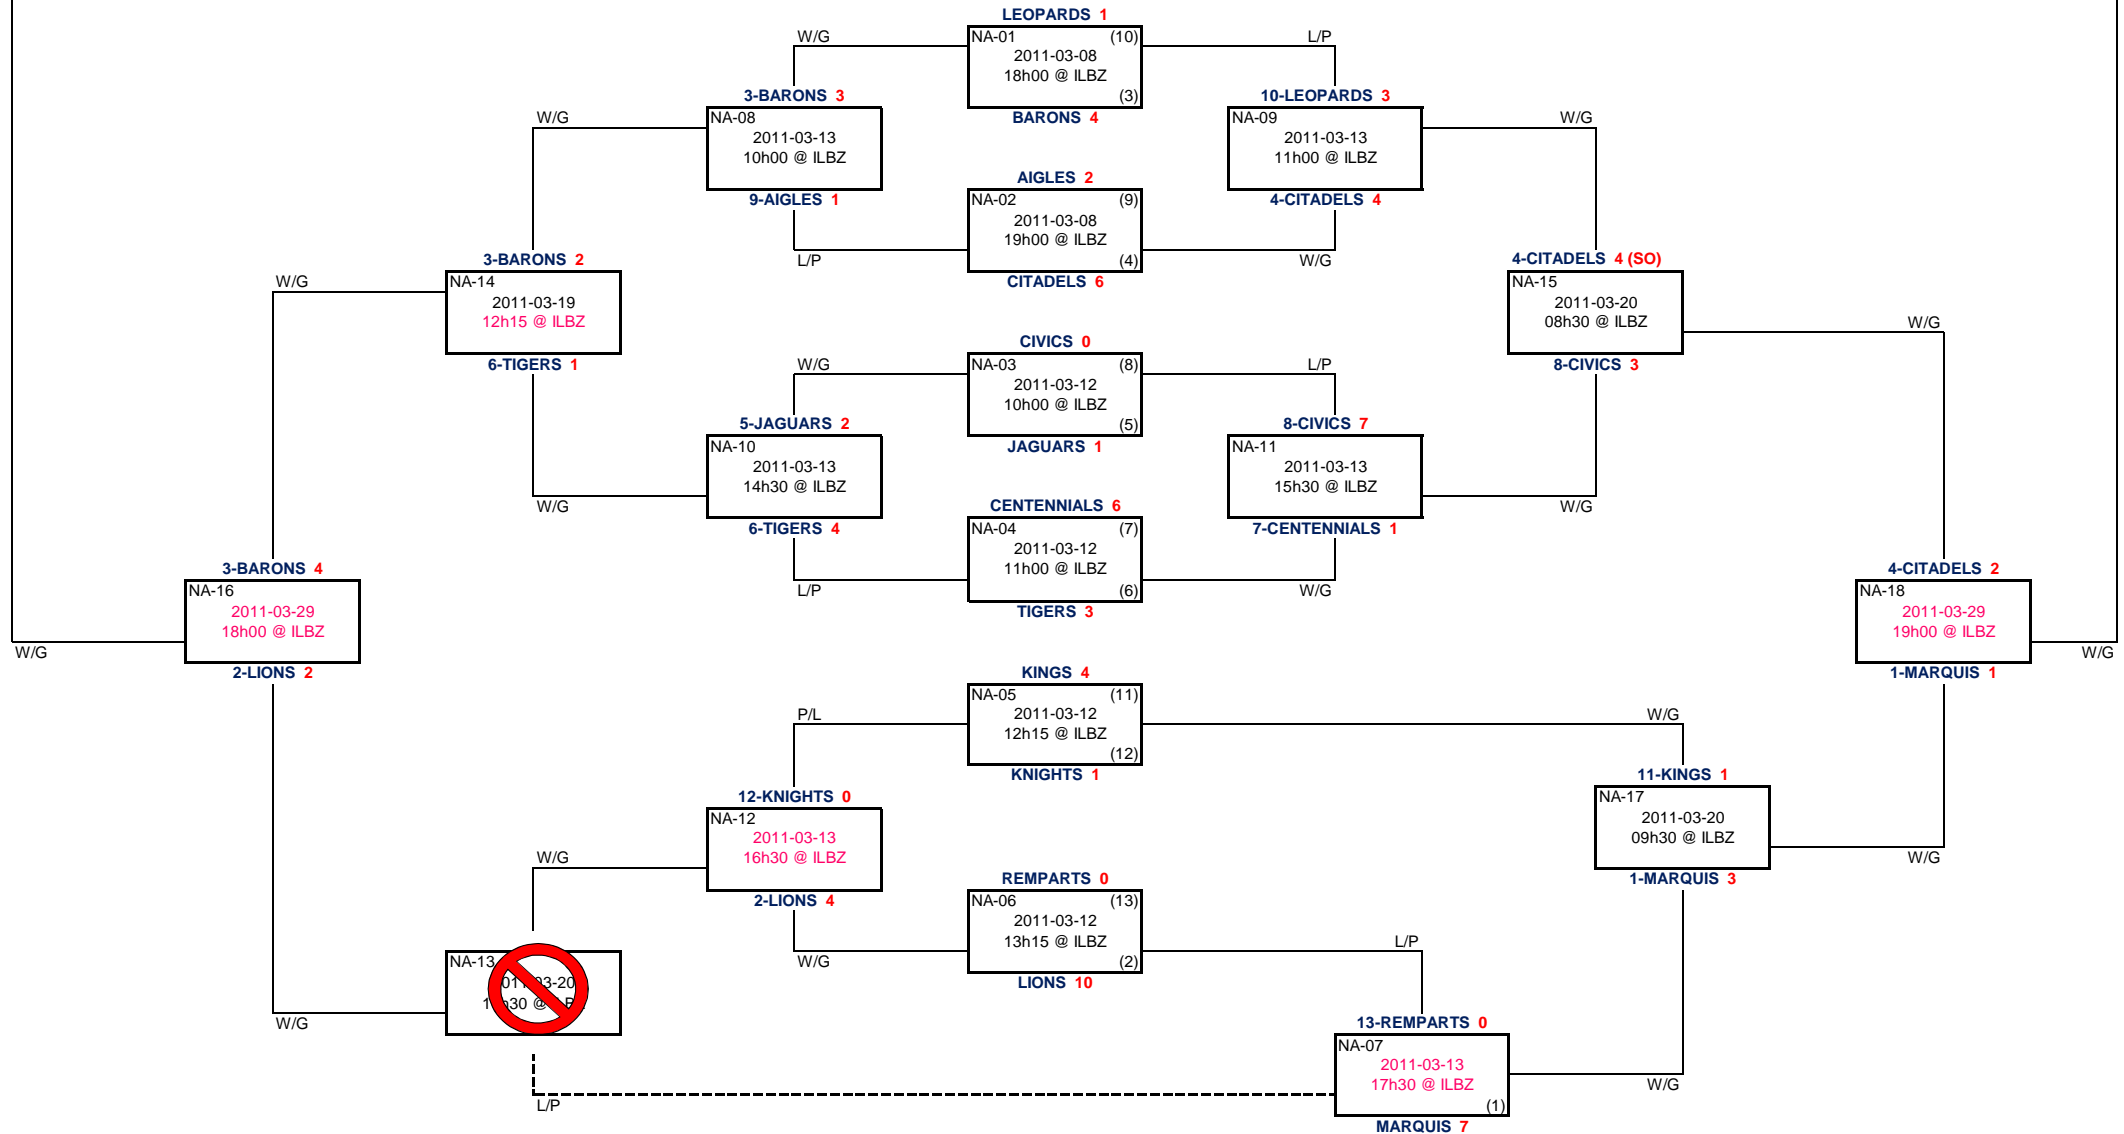

NOVICE A
 2011-03-31 23:00
 HOST ZONES: ILE-BIZARD

PIERREFONDS BARONS 2011 CHAMPIONS

NA-19	2011-03-30 18h00 @ ILBZ	CITADELS 1 BARONS 4
NA-20	2011-03-31 19h00 @ ILBZ	BARONS 1 CITADELS 0
NA-24	2011-04-03 14h30 @ ILBZ	CITADELS VS BARONS

SI NECESSAIRE
 NA-13 SERA JOUER SI 1 OVERALL PERD LE NA-07
 NA-13 WILL BE PLAYED IF 1 OVERALL LOSES NA-07