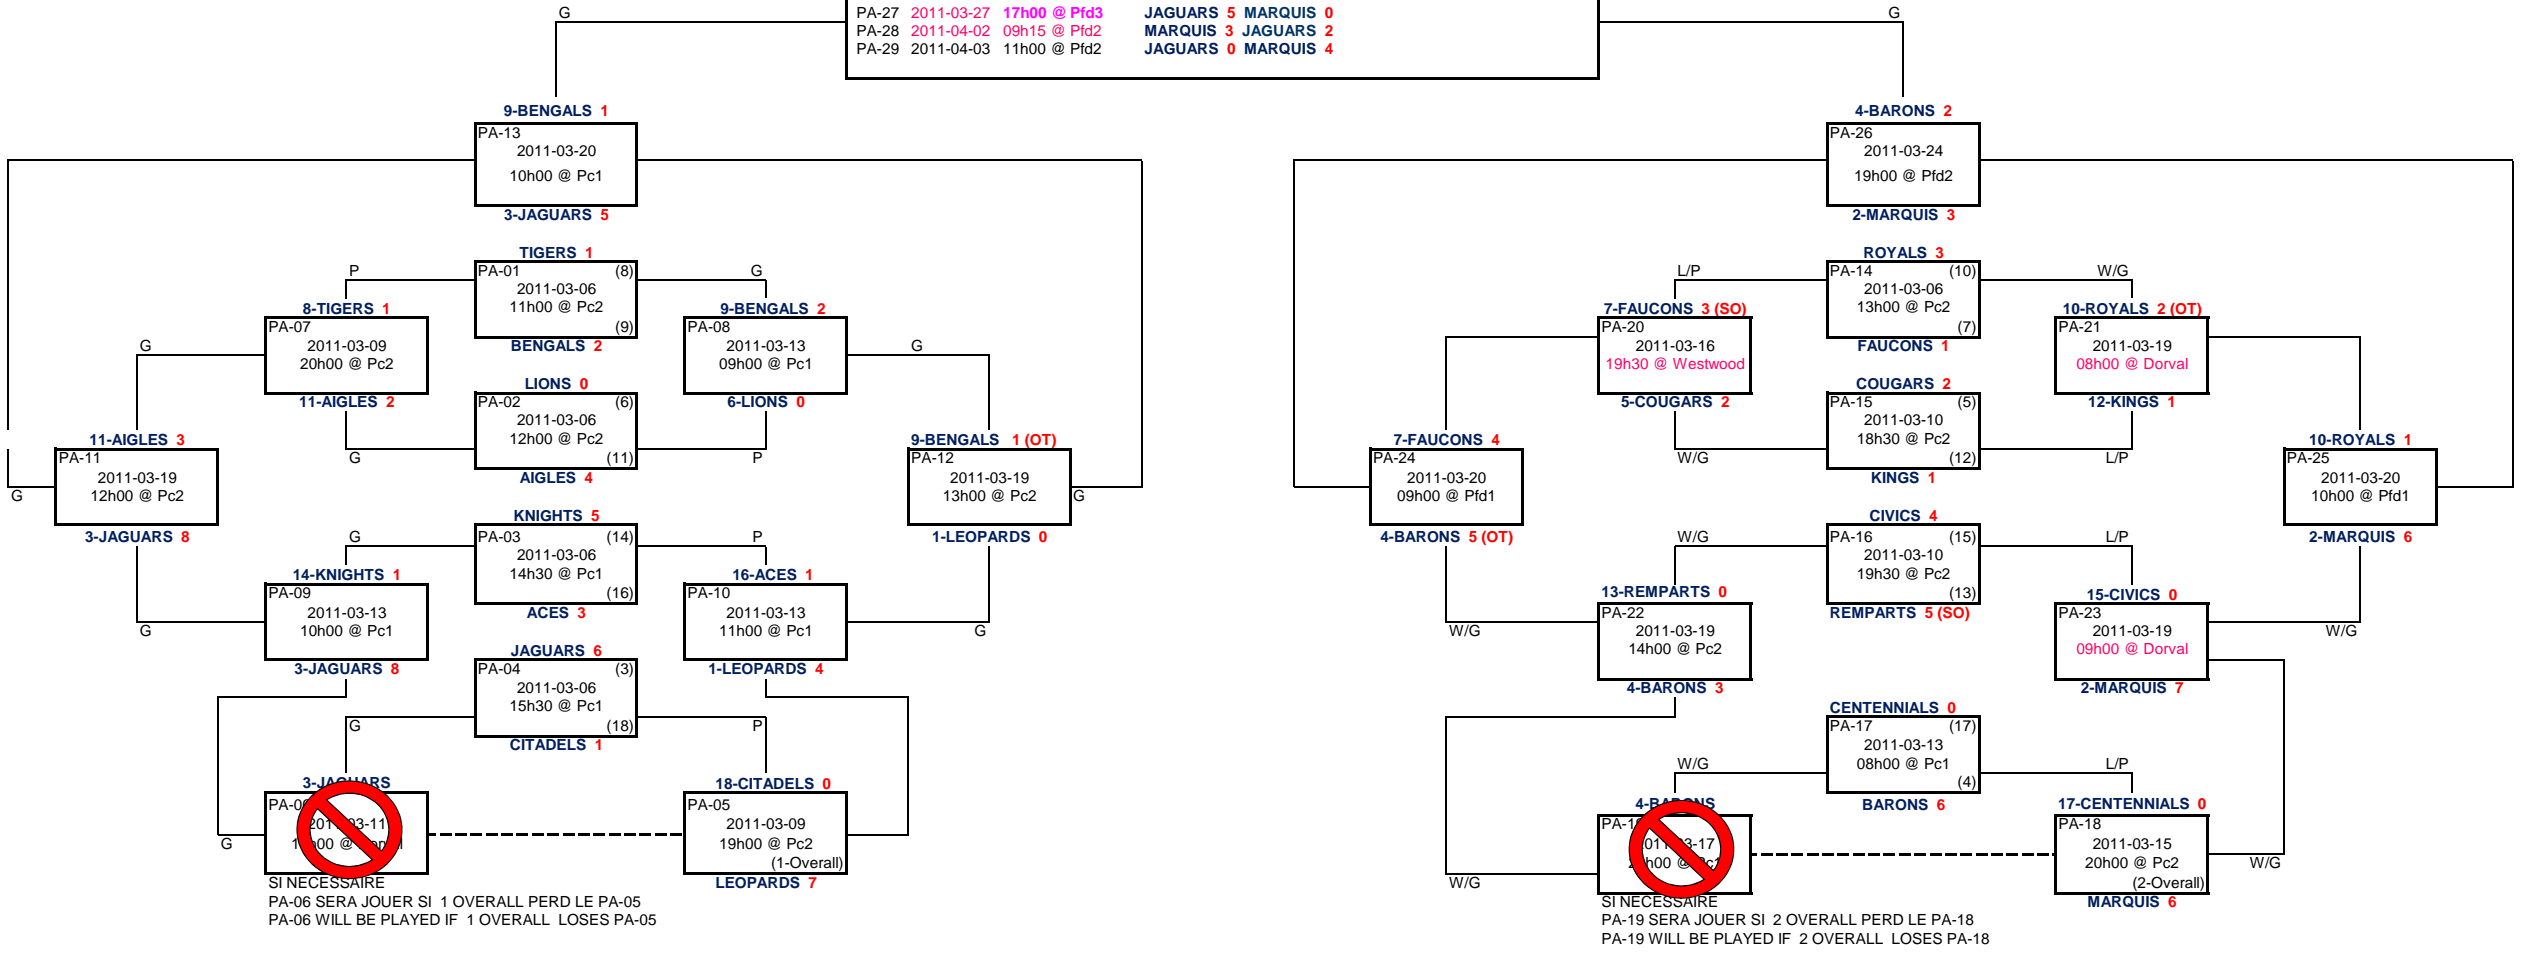

**PEEWEE A**

2011-04-03 12:45

**HOST ZONES:**

WESTW ISLAND PA-01 TO PA-23

PIERREFONDS PA-24 TO PA-29

**PIERREFONDS MARQUIS 2011 CHAMPIONS**

PA-27 2011-03-27 17h00 @ Pfd3 JAGUARS 5 MARQUIS 0  
PA-28 2011-04-02 09h15 @ Pfd2 MARQUIS 3 JAGUARS 2  
PA-29 2011-04-03 11h00 @ Pfd2 JAGUARS 0 MARQUIS 4

SI NECESSAIRE  
PA-06 SERA JOUER SI 1 OVERALL PERD LE PA-05  
PA-06 WILL BE PLAYED IF 1 OVERALL LOSES PA-05

SI NECESSAIRE  
PA-19 SERA JOUER SI 2 OVERALL PERD LE PA-18  
PA-19 WILL BE PLAYED IF 2 OVERALL LOSES PA-18