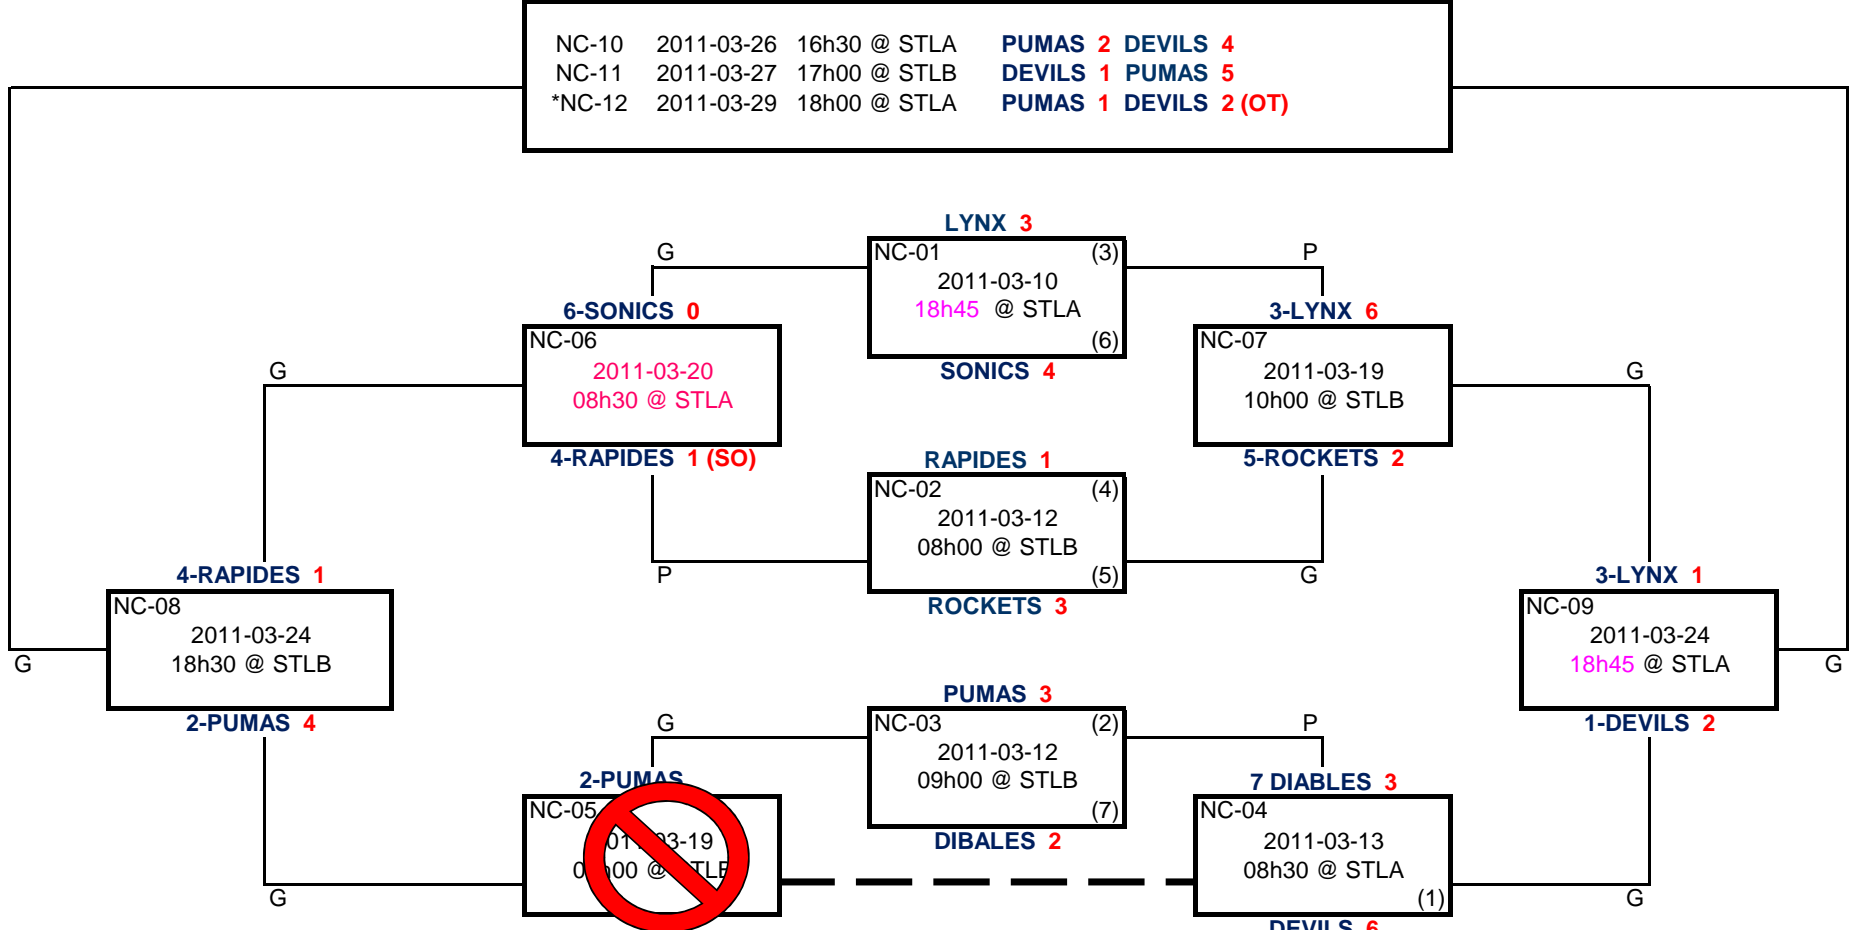

NOVICE C
 2011-03-29 23:00
 HOST ZONES: SAINT-LAURENT

MRO DEVILS 2011 CHAMPIONS

NC-10	2011-03-26	16h30 @ STLA	PUMAS 2 DEVILS 4
NC-11	2011-03-27	17h00 @ STLB	DEVILS 1 PUMAS 5
*NC-12	2011-03-29	18h00 @ STLA	PUMAS 1 DEVILS 2 (OT)

SI NECESSAIRE
 NC-05 SERA JOUER SI 1OVERALL PERD LE NC-04
 NC-05 WILL BE PLAYED IF 1OVERALL LOSES NV-04