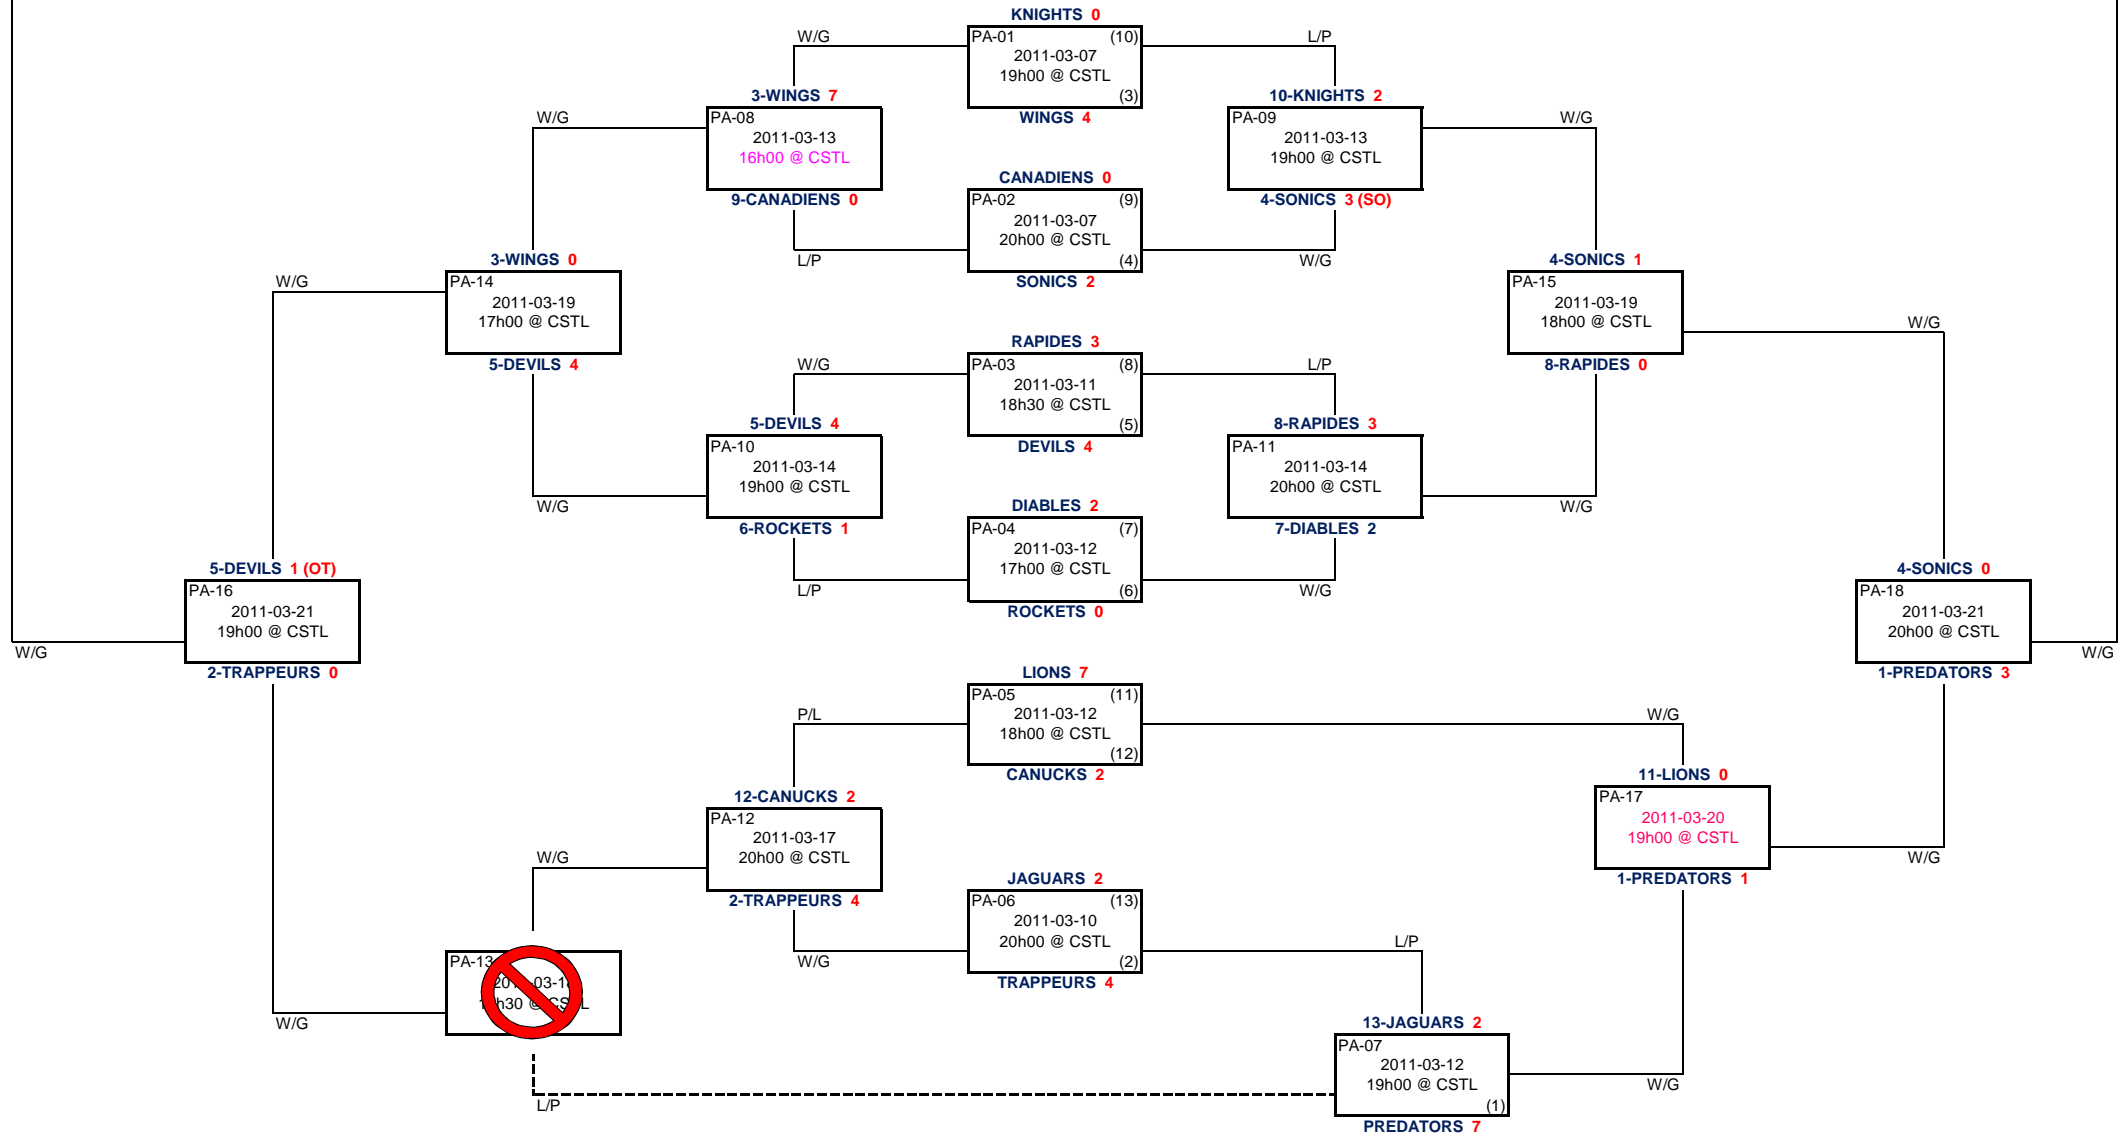

PEEWEE A  
 2011-03-26 19:00  
 HOST ZONES: COTE ST-LUC

**WESTMOUNT PREDATORS 2011 CHAMPIONS**

PA-19 2011-03-24 20h00 @ CSTL **DEVILS 0 PREDATORS 5**  
 PA-20 2011-03-26 17h00 @ CSTL **PREDATORS 6 DEVILS 1**

SI NECESSAIRE  
 PA-13 SERA JOUER SI 1 OVERALL PERD LE PA-07  
 PA-13 WILL BE PLAYED IF 1 OVERALL LOSES PA-07